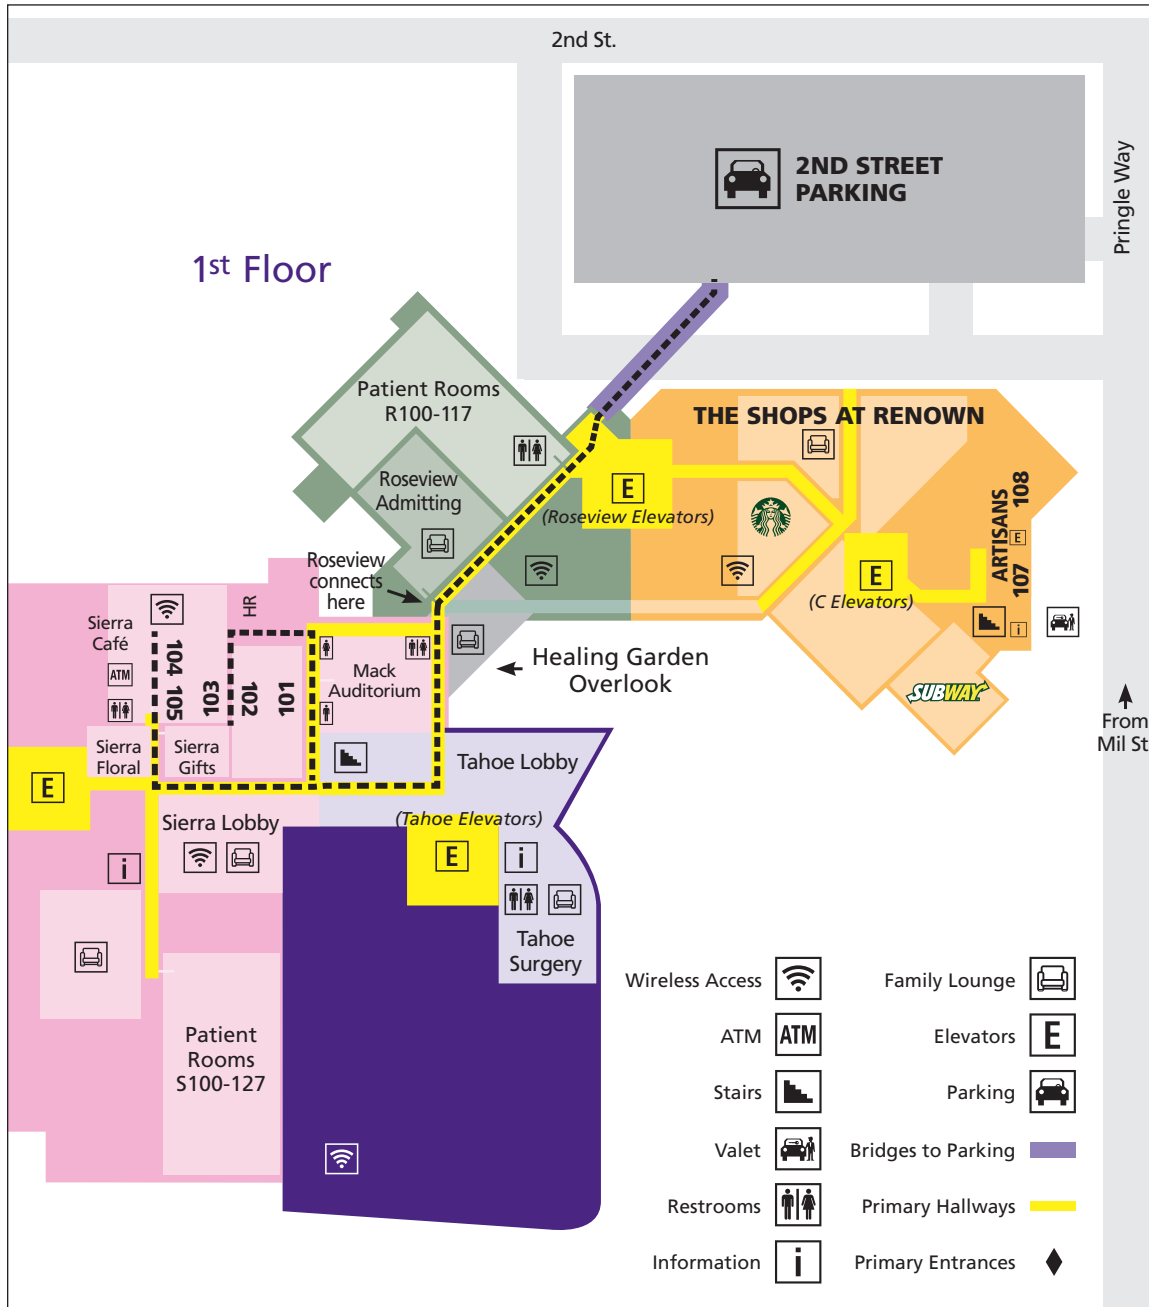

Renown Regional Medical Center Directions from 2nd Street Parking/Entrance to Classrooms 101-105 and Mack Auditorium

Directions from 2nd Street Parking

Classroom 101 and Mack Auditorium

- Use the walkway located on the 1st floor.
- Go through the double glass doors.
- You will be walking for a few minutes.
- Follow the signs to the Tahoe Tower – the hallway will veer to the left. Walk past Roseview Admitting.
- Turn right at the main hallway, walk north.
- Turn right at the next hallway (at the top of the stairs).
- Mack Auditorium will be on the right. Classroom 101 will be on the left.

Classrooms 102 and 103

- Follow the instructions above to Classroom 101 and Mack Auditorium.
- Walk past Classroom 101 and turn left at the first hallway.
- Just past Human Resources, turn left at the next hallway (if you enter Sierra Café, you've gone too far).
- Classroom 102 will be on the left. Classroom 103 will be on the right.

Classrooms 104 and 105

- Follow the instructions above to Tahoe Tower.
- Continue through Tahoe Tower to Sierra Tower and stay to the left (there will be a large staircase on your right).
- Turn right at Sierra Floral/Sierra Gifts, and enter Sierra Café straight ahead.
- Classrooms 104 and 105 will be on the right as you enter Sierra Café.

Directions from 2nd Street Parking/Entrance to Artisans Classrooms 107 and 108

Directions from 2nd Street Parking

Artisans Classrooms 107 and 108

- Use the walkway located on the 1st floor to enter Center for Advanced Medicine C.
- Walk past Artisans restaurant and take the first hallway to the left.
- Walk past the elevators, turn left at the hallway.
- Artisans Classrooms 107 and 108 will be on the right.