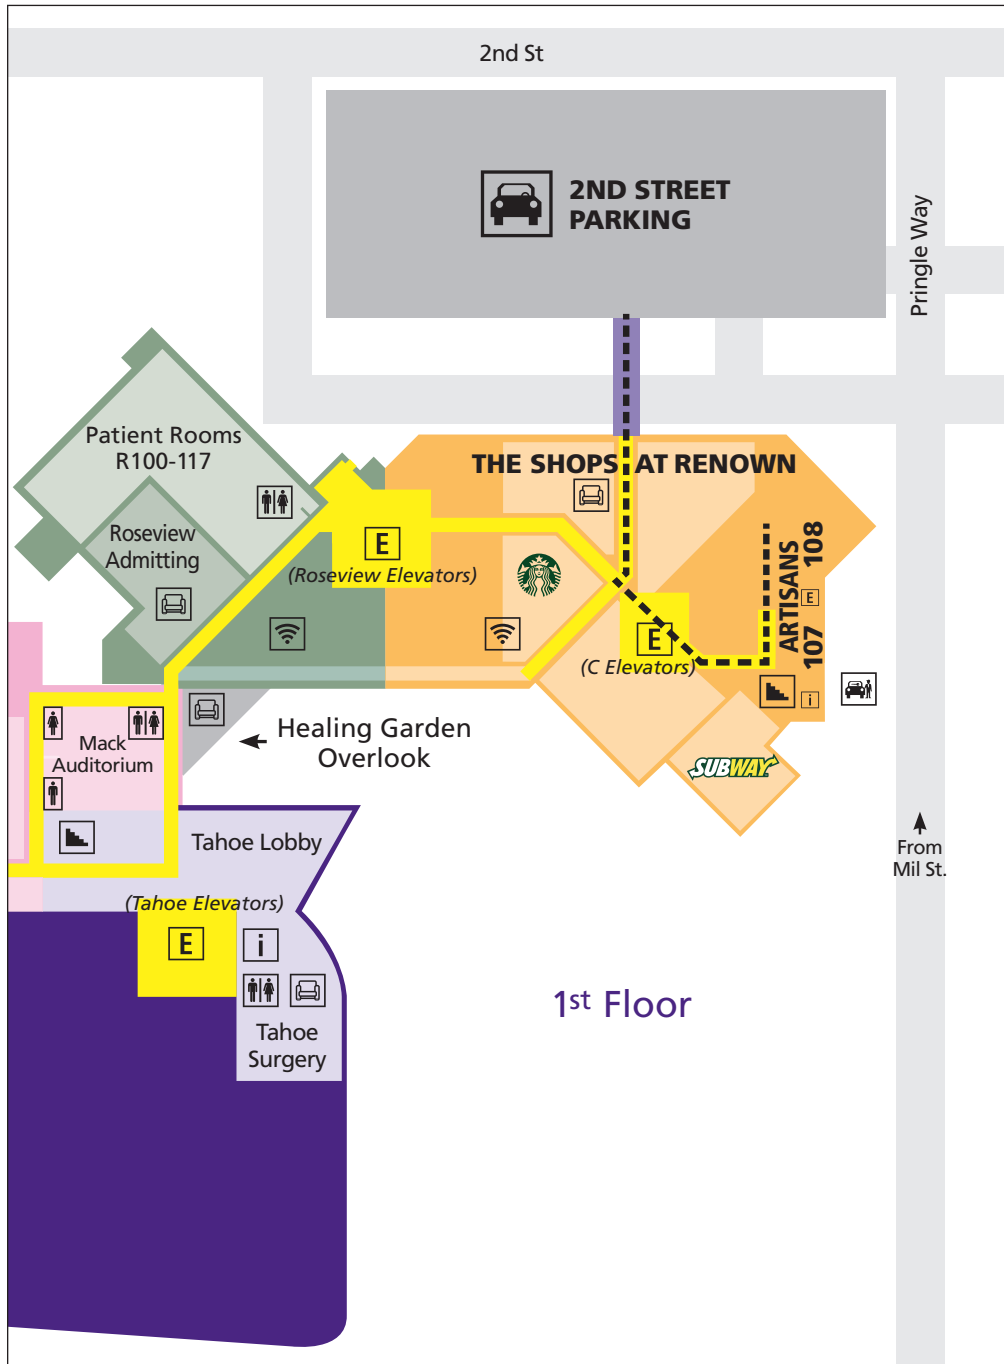

Renown Regional Medical Center Directions from 2nd Street Parking/Entrance to Classrooms 101-105 and Mack Auditorium

Directions from 2nd Street Parking

Classroom 101 and Mack Auditorium

- Use the walkway located on the 1st floor.
- Go through the double glass doors.
- You will be walking for a few minutes.
- Follow the signs to the Tahoe Tower – the hallway will veer to the left. Walk past Roseview Admitting.
- Turn right at the main hallway, walk north.
- Turn right at the next hallway (at the top of the stairs).
- Mack Auditorium will be on the right. Classroom 101 will be on the left.

Classrooms 102 and 103

- Follow the instructions above to Classroom 101 and Mack Auditorium.
- Walk past Classroom 101 and turn left at the first hallway.
- Just past Human Resources, turn left at the next hallway (if you enter Sierra Café, you've gone too far).
- Classroom 102 will be on the left. Classroom 103 will be on the right.

Classrooms 104 and 105

- Follow the instructions above to Tahoe Tower.
- Continue through Tahoe Tower to Sierra Tower and stay to the left (there will be a large staircase on your right).
- Turn right at Sierra Floral/Sierra Gifts, and enter Sierra Café straight ahead.
- Classrooms 104 and 105 will be on the right as you enter Sierra Café.

Directions from 2nd Street Parking/Entrance to Artisans Classrooms 107 and 108

Directions from 2nd Street Parking

Artisans Classrooms 107 and 108

- Use the walkway located on the 1st floor to enter Center for Advanced Medicine C.
- Walk past Artisans restaurant and take the first hallway to the left.
- Walk past the elevators, turn left at the hallway.
- Artisans Classrooms 107 and 108 will be on the right.